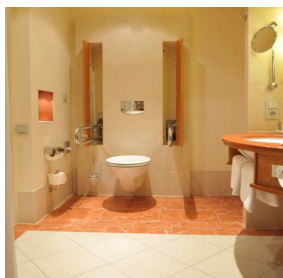

### Public areas and toilets

Where are the restrooms for handicapped? Ground floor (Lobby) and 1st floor (meeting area)  
Door width: 93 cm  
Measure of the rest room: 259 cm x 137 cm  
Free space next to the toilet? 100 cm to the right.  
Hold clutches beside the toilet? Yes, 2 holders.  
Height of the toilet: 49 cm  
Is it possible to position the wheel chair under the wash basin? Yes, minimum 30 cm.  
Emergency alert: Yes